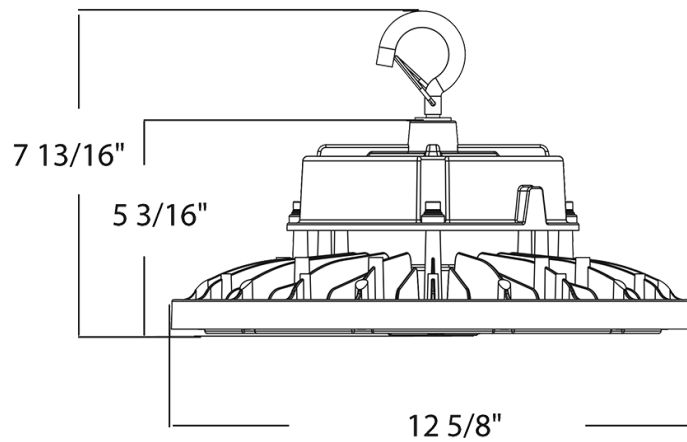

Technical Specifications (continued)

Note:

All values are typical (tolerance +/- 10%)

Buy American Act Compliance:

RAB values USA manufacturing! Upon request, RAB may be able to manufacture this product to be compliant with the Buy American Act (BAA). Please contact customer service to request a quote for the product to be made BAA compliant.

Dimensions

Features

- DLC Premium listed
- 100,000-hour LED Life
- 0-10V dimming standard
- 5-Year, limited warranty