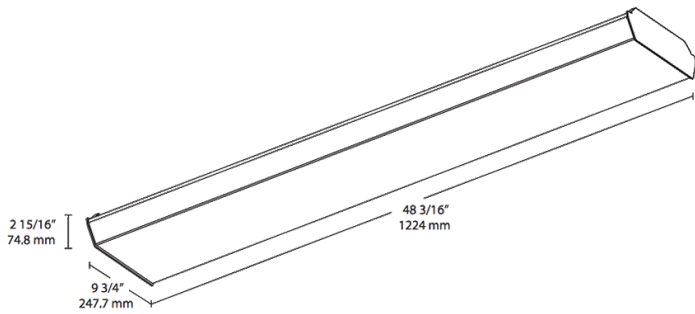

Dimensions

Features

- Energy-efficient, maintenance-free LED wrap fixture
- Multiple mounting options: surface, pendant or chain
- High-reflectance white finish for optimal output
- Diffusion wrap-around lens for smooth light distribution
- 0-10V dimming, standard
- 100,000-Hour LED lifespan

Ordering Matrix

Family	Size	Wattage	Color Temp	Finish	Voltage/Driver	Options
GUS	4	50	Y	W	/D10	/LCB/E2
	2 = 2 ft 4 = 4 ft	18 = 18W (2 ft) 25 = 25W (2 ft) 36 = 36W (4 ft) 50 = 50W (4 ft)	Y = 3000K Warm YN = 3500K Warm Neutral N = 4000K Neutral Blank = 5000K Cool	W = White	/D10 = 120-277V, 0-10V Dimming	Blank = No Option /E2 = Battery Backup /LC = Lightcloud Controller /LC/E2 = Lightcloud Controller w/Battery Backup /LCB = Lightcloud Blue Enabled /LCB/E2 = Lightcloud Blue Enabled w/Battery Backup