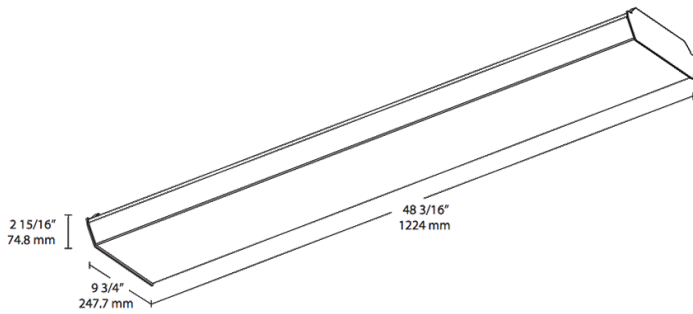

Dimensions

Features

- Energy-efficient, maintenance-free LED wrap fixture
- Multiple mounting options: surface, pendant or chain
- High-reflectance white finish for optimal output
- Diffusion wrap-around lens for smooth light distribution
- 0-10V dimming, standard
- 100,000-Hour LED lifespan

Ordering Matrix

Family	Size	Wattage	Color Temp	Finish	Voltage/Driver	Options
GUS	4	50	YN	W	/D10	/LCB
	2 = 2 ft 4 = 4 ft	18 = 18W (2 ft) 25 = 25W (2 ft) 36 = 36W (4 ft) 50 = 50W (4 ft)	Y = 3000K Warm YN = 3500K Warm Neutral N = 4000K Neutral Blank = 5000K Cool	W = White	/D10 = 120-277V, 0-10V Dimming	Blank = No Option /E2 = Battery Backup /LC = Lightcloud Controller /LC/E2 = Lightcloud Controller w/Battery Backup /LCB = Lightcloud Blue Enabled /LCB/E2 = Lightcloud Blue Enabled w/Battery Backup