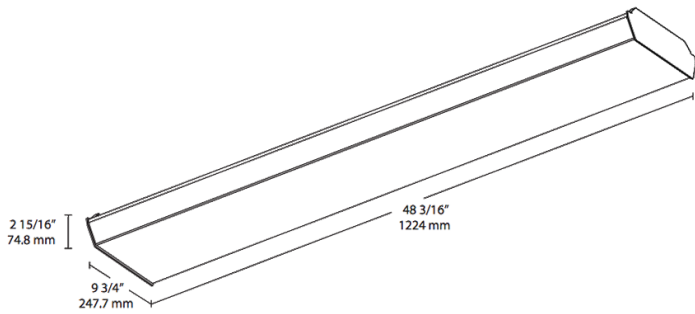

**Dimensions**

**Features**

- Energy-efficient, maintenance-free LED wrap fixture
- Multiple mounting options: surface, pendant or chain
- High-reflectance white finish for optimal output
- Diffusion wrap-around lens for smooth light distribution
- 0-10V dimming, standard
- 100,000-Hour LED lifespan

**Ordering Matrix**

Family	Size	Wattage	Color Temp	Finish	Voltage/Driver	Options
GUS	4	50		W	/D10	/LCB/E2
	2 = 2 ft 4 = 4 ft	18 = 18W (2 ft) 25 = 25W (2 ft) 36 = 36W (4 ft) 50 = 50W (4 ft)	Y = 3000K Warm YN = 3500K Warm Neutral N = 4000K Neutral Blank = 5000K Cool	W = White	/D10 = 120-277V, 0-10V Dimming	Blank = No Option /E2 = Battery Backup /LC = Lightcloud Controller /LC/E2 = Lightcloud Controller w/Battery Backup /LCB = Lightcloud Blue Enabled /LCB/E2 = Lightcloud Blue Enabled w/Battery Backup