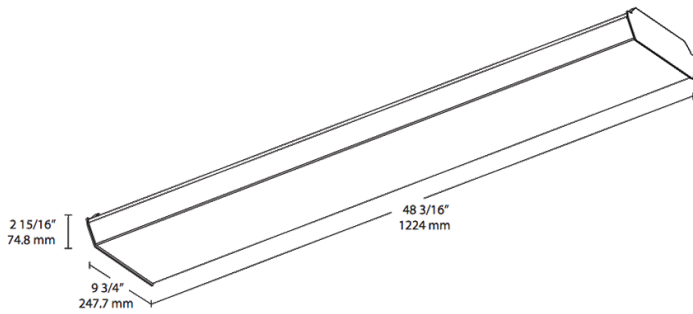

Dimensions

Features

- Energy-efficient, maintenance-free LED wrap fixture
- Multiple mounting options: surface, pendant or chain
- High-reflectance white finish for optimal output
- Diffusion wrap-around lens for smooth light distribution
- 0-10V dimming, standard
- 100,000-Hour LED lifespan

Ordering Matrix

Family	Size	Wattage	Color Temp	Finish	Voltage/Driver	Options
GUS	4	50		W	/D10	/LCB
	2 = 2 ft 4 = 4 ft	18 = 18W (2 ft) 25 = 25W (2 ft) 36 = 36W (4 ft) 50 = 50W (4 ft)	Y = 3000K Warm YN = 3500K Warm Neutral N = 4000K Neutral Blank = 5000K Cool	W = White	/D10 = 120-277V, 0-10V Dimming	Blank = No Option /E2 = Battery Backup /LC = Lightcloud Controller /LC/E2 = Lightcloud Controller w/Battery Backup /LCB = Lightcloud Blue Enabled /LCB/E2 = Lightcloud Blue Enabled w/Battery Backup