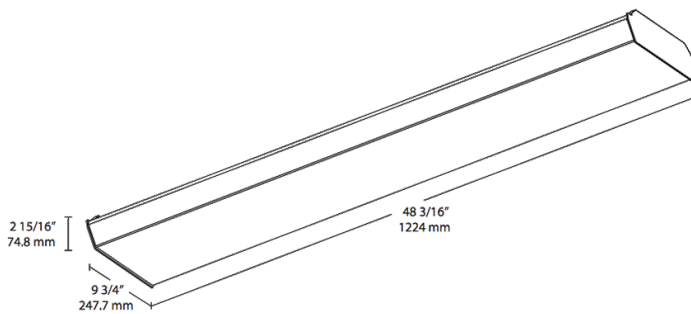

Dimensions

Features

- Energy-efficient, maintenance-free LED wrap fixture
- Multiple mounting options: surface, pendant or chain
- High-reflectance white finish for optimal output
- Diffusion wrap-around lens for smooth light distribution
- 0-10V dimming, standard
- 100,000-Hour LED lifespan