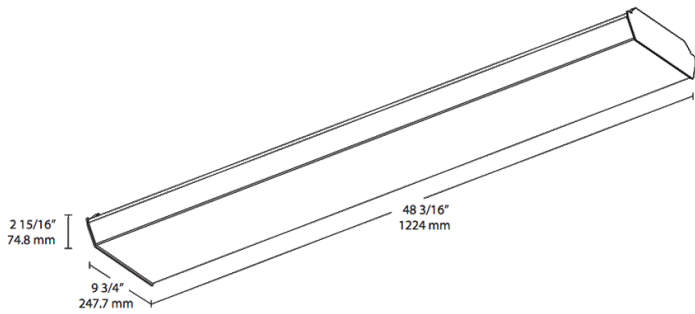

**Dimensions**

**Features**

- Energy-efficient, maintenance-free LED wrap fixture
- Multiple mounting options: surface, pendant or chain
- High-reflectance white finish for optimal output
- Diffusion wrap-around lens for smooth light distribution
- 0-10V dimming, standard
- 100,000-Hour LED lifespan

**Ordering Matrix**

Family	Size	Wattage	Color Temp	Finish	Voltage/Driver	Options
GUS	4	36	Y	W	/D10	/LCB/E2
	2 = 2 ft 4 = 4 ft	18 = 18W (2 ft) 25 = 25W (2 ft) 36 = 36W (4 ft) 50 = 50W (4 ft)	Y = 3000K Warm YN = 3500K Warm Neutral N = 4000K Neutral Blank = 5000K Cool	W = White	/D10 = 120-277V, 0-10V Dimming	Blank = No Option /E2 = Battery Backup /LC = Lightcloud Controller /LC/E2 = Lightcloud Controller w/Battery Backup /LCB = Lightcloud Blue Enabled /LCB/E2 = Lightcloud Blue Enabled w/Battery Backup