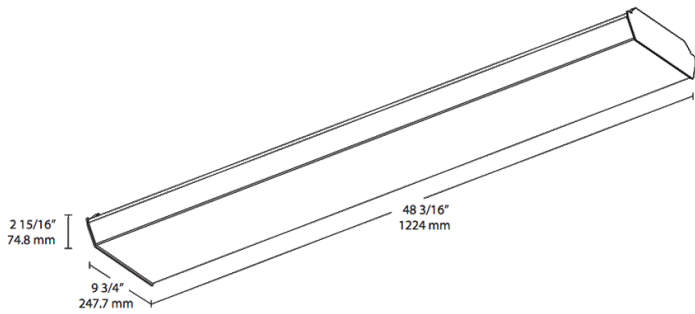

Dimensions

Features

- Energy-efficient, maintenance-free LED wrap fixture
- Multiple mounting options: surface, pendant or chain
- High-reflectance white finish for optimal output
- Diffusion wrap-around lens for smooth light distribution
- 0-10V dimming, standard
- 100,000-Hour LED lifespan

Ordering Matrix

Family	Size	Wattage	Color Temp	Finish	Voltage/Driver	Options
GUS	4	36	Y	W	/D10	/LCB
	2 = 2 ft 4 = 4 ft	18 = 18W (2 ft) 25 = 25W (2 ft) 36 = 36W (4 ft) 50 = 50W (4 ft)	Y = 3000K Warm YN = 3500K Warm Neutral N = 4000K Neutral Blank = 5000K Cool	W = White	/D10 = 120-277V, 0-10V Dimming	Blank = No Option /E2 = Battery Backup /LC = Lightcloud Controller /LC/E2 = Lightcloud Controller w/Battery Backup /LCB = Lightcloud Blue Enabled /LCB/E2 = Lightcloud Blue Enabled w/Battery Backup