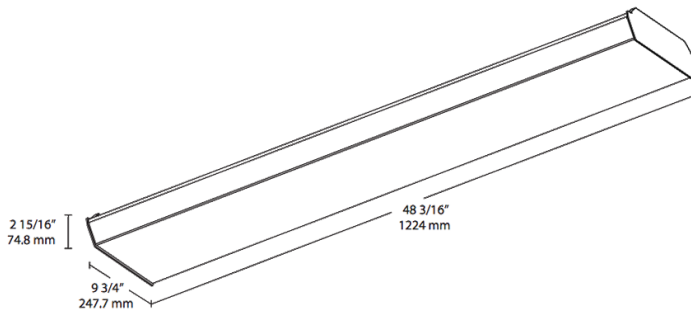

Dimensions

Features

- Energy-efficient, maintenance-free LED wrap fixture
- Multiple mounting options: surface, pendant or chain
- High-reflectance white finish for optimal output
- Diffusion wrap-around lens for smooth light distribution
- 0-10V dimming, standard
- 100,000-Hour LED lifespan