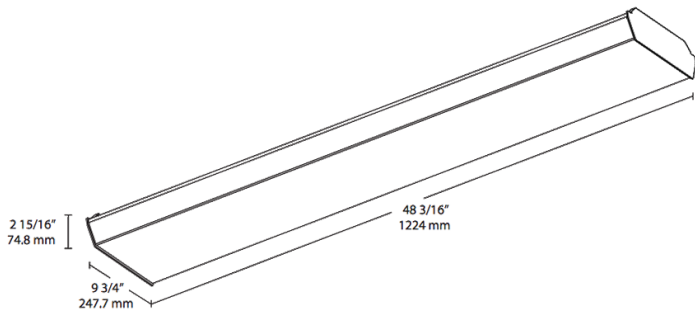

Dimensions

Features

- Energy-efficient, maintenance-free LED wrap fixture
- Multiple mounting options: surface, pendant or chain
- High-reflectance white finish for optimal output
- Diffusion wrap-around lens for smooth light distribution
- 0-10V dimming, standard
- 100,000-Hour LED lifespan

Ordering Matrix

Family	Size	Wattage	Color Temp	Finish	Voltage/Driver	Options
GUS	4	36	YN	W	/D10	/LCB/E2
	2 = 2 ft 4 = 4 ft	18 = 18W (2 ft) 25 = 25W (2 ft) 36 = 36W (4 ft) 50 = 50W (4 ft)	Y = 3000K Warm YN = 3500K Warm Neutral N = 4000K Neutral Blank = 5000K Cool	W = White	/D10 = 120-277V, 0-10V Dimming	Blank = No Option /E2 = Battery Backup /LC = Lightcloud Controller /LC/E2 = Lightcloud Controller w/Battery Backup /LCB = Lightcloud Blue Enabled /LCB/E2 = Lightcloud Blue Enabled w/Battery Backup