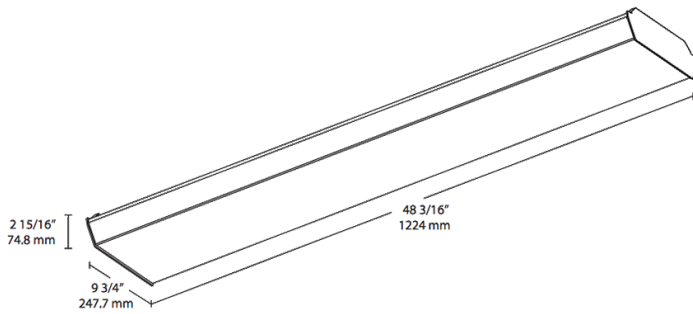

Dimensions

Features

- Energy-efficient, maintenance-free LED wrap fixture
- Multiple mounting options: surface, pendant or chain
- High-reflectance white finish for optimal output
- Diffusion wrap-around lens for smooth light distribution
- 0-10V dimming, standard
- 100,000-Hour LED lifespan

Ordering Matrix

Family	Size	Wattage	Color Temp	Finish	Voltage/Driver	Options
GUS	4	36	YN	W	/D10	/LCB
	2 = 2 ft 4 = 4 ft	18 = 18W (2 ft) 25 = 25W (2 ft) 36 = 36W (4 ft) 50 = 50W (4 ft)	Y = 3000K Warm YN = 3500K Warm Neutral N = 4000K Neutral Blank = 5000K Cool	W = White	/D10 = 120-277V, 0-10V Dimming	Blank = No Option /E2 = Battery Backup /LC = Lightcloud Controller /LC/E2 = Lightcloud Controller w/Battery Backup /LCB = Lightcloud Blue Enabled /LCB/E2 = Lightcloud Blue Enabled w/Battery Backup