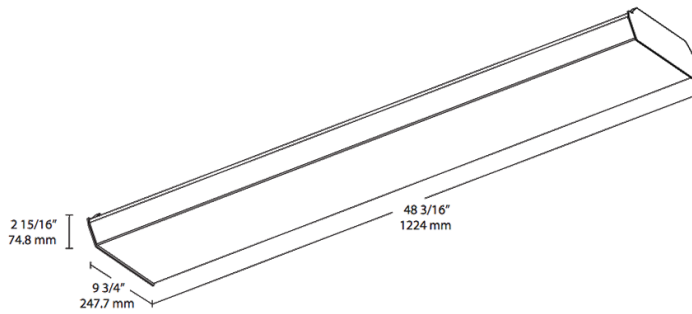

**Dimensions**

**Features**

- Energy-efficient, maintenance-free LED wrap fixture
- Multiple mounting options: surface, pendant or chain
- High-reflectance white finish for optimal output
- Diffusion wrap-around lens for smooth light distribution
- 0-10V dimming, standard
- 100,000-Hour LED lifespan