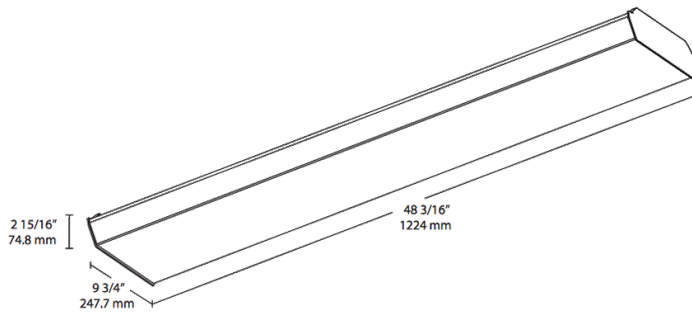

Dimensions

Features

- Energy-efficient, maintenance-free LED wrap fixture
- Multiple mounting options: surface, pendant or chain
- High-reflectance white finish for optimal output
- Diffusion wrap-around lens for smooth light distribution
- 0-10V dimming, standard
- 100,000-Hour LED lifespan