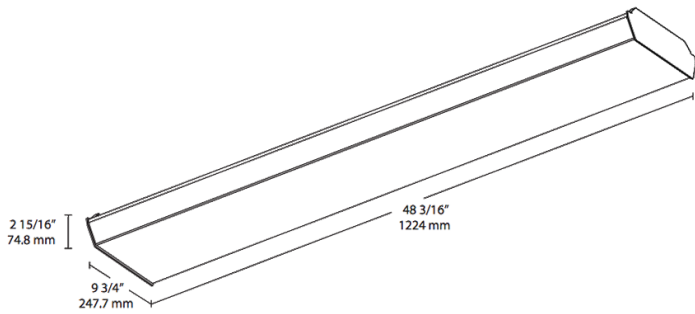

**Dimensions**

**Features**

- Energy-efficient, maintenance-free LED wrap fixture
- Multiple mounting options: surface, pendant or chain
- High-reflectance white finish for optimal output
- Diffusion wrap-around lens for smooth light distribution
- 0-10V dimming, standard
- 100,000-Hour LED lifespan

**Ordering Matrix**

Family	Size	Wattage	Color Temp	Finish	Voltage/Driver	Options
GUS	4	36		W	/D10	/LCB/E2
	2 = 2 ft 4 = 4 ft	18 = 18W (2 ft) 25 = 25W (2 ft) 36 = 36W (4 ft) 50 = 50W (4 ft)	Y = 3000K Warm YN = 3500K Warm Neutral N = 4000K Neutral Blank = 5000K Cool	W = White	/D10 = 120-277V, 0-10V Dimming	Blank = No Option /E2 = Battery Backup /LC = Lightcloud Controller /LC/E2 = Lightcloud Controller w/Battery Backup /LCB = Lightcloud Blue Enabled /LCB/E2 = Lightcloud Blue Enabled w/Battery Backup