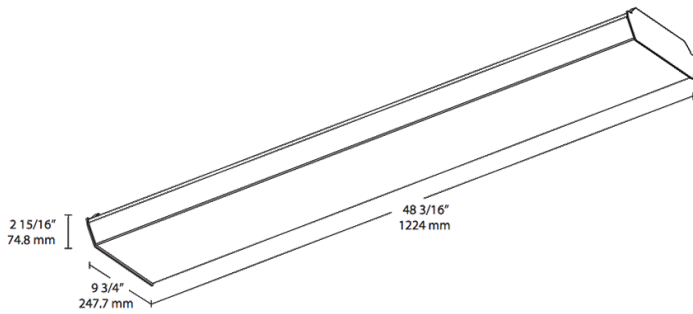

Dimensions

Features

- Energy-efficient, maintenance-free LED wrap fixture
- Multiple mounting options: surface, pendant or chain
- High-reflectance white finish for optimal output
- Diffusion wrap-around lens for smooth light distribution
- 0-10V dimming, standard
- 100,000-Hour LED lifespan

Ordering Matrix

Family	Size	Wattage	Color Temp	Finish	Voltage/Driver	Options
GUS	4	36		W	/D10	/LCB
	2 = 2 ft 4 = 4 ft	18 = 18W (2 ft) 25 = 25W (2 ft) 36 = 36W (4 ft) 50 = 50W (4 ft)	Y = 3000K Warm YN = 3500K Warm Neutral N = 4000K Neutral Blank = 5000K Cool	W = White	/D10 = 120-277V, 0-10V Dimming	Blank = No Option /E2 = Battery Backup /LC = Lightcloud Controller /LC/E2 = Lightcloud Controller w/Battery Backup /LCB = Lightcloud Blue Enabled /LCB/E2 = Lightcloud Blue Enabled w/Battery Backup