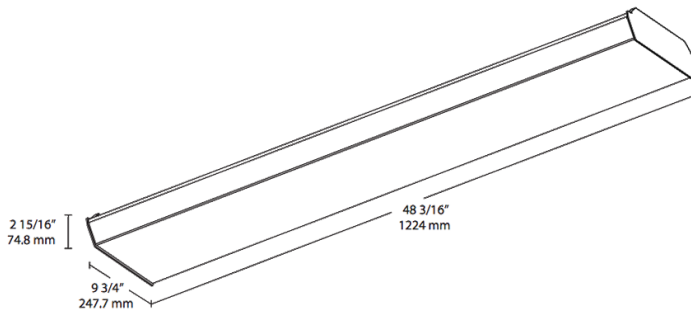

Dimensions

Features

- Energy-efficient, maintenance-free LED wrap fixture
- Multiple mounting options: surface, pendant or chain
- High-reflectance white finish for optimal output
- Diffusion wrap-around lens for smooth light distribution
- 0-10V dimming, standard
- 100,000-Hour LED lifespan