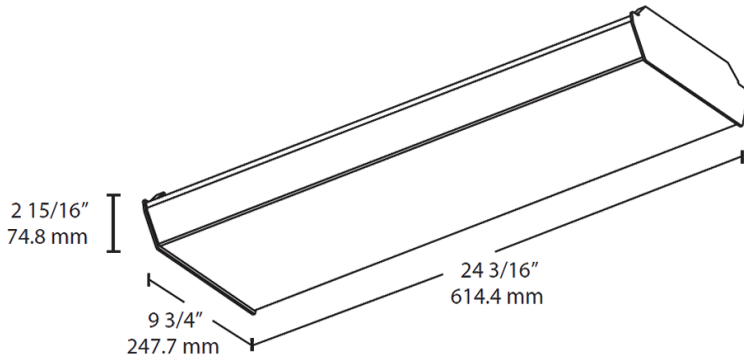

Dimensions

Features

- Energy-efficient, maintenance-free LED wrap fixture
- Multiple mounting options: surface, pendant or chain
- High-reflectance white finish for optimal output
- Diffusion wrap-around lens for smooth light distribution
- 0-10V dimming, standard
- 100,000-Hour LED lifespan

Ordering Matrix

Family	Size	Wattage	Color Temp	Finish	Voltage/Driver	Options
GUS	2	25	Y	W	/D10	/LCB
	2 = 2 ft 4 = 4 ft	18 = 18W (2 ft) 25 = 25W (2 ft) 36 = 36W (4 ft) 50 = 50W (4 ft)	Y = 3000K Warm YN = 3500K Warm Neutral N = 4000K Neutral Blank = 5000K Cool	W = White	/D10 = 120-277V, 0-10V Dimming	Blank = No Option /E2 = Battery Backup /LC = Lightcloud Controller /LC/E2 = Lightcloud Controller w/Battery Backup /LCB = Lightcloud Blue Enabled /LCB/E2 = Lightcloud Blue Enabled w/Battery Backup