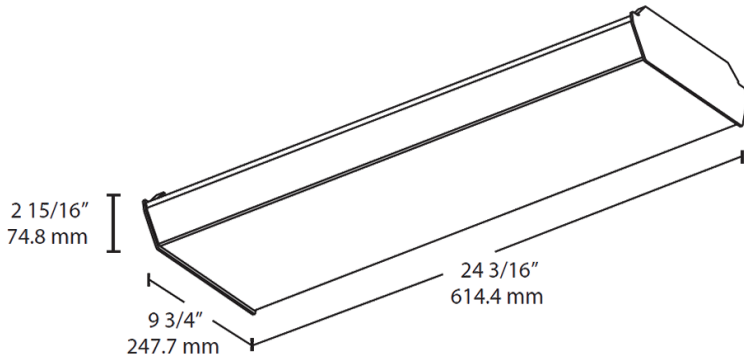

Dimensions

Features

- Energy-efficient, maintenance-free LED wrap fixture
- Multiple mounting options: surface, pendant or chain
- High-reflectance white finish for optimal output
- Diffusion wrap-around lens for smooth light distribution
- 0-10V dimming, standard
- 100,000-Hour LED lifespan

Ordering Matrix

Family	Size	Wattage	Color Temp	Finish	Voltage/Driver	Options
GUS	2	25	YN	W	/D10	/LCB
	2 = 2 ft 4 = 4 ft	18 = 18W (2 ft) 25 = 25W (2 ft) 36 = 36W (4 ft) 50 = 50W (4 ft)	Y = 3000K Warm YN = 3500K Warm Neutral N = 4000K Neutral Blank = 5000K Cool	W = White	/D10 = 120-277V, 0-10V Dimming	Blank = No Option /E2 = Battery Backup /LC = Lightcloud Controller /LC/E2 = Lightcloud Controller w/Battery Backup /LCB = Lightcloud Blue Enabled /LCB/E2 = Lightcloud Blue Enabled w/Battery Backup