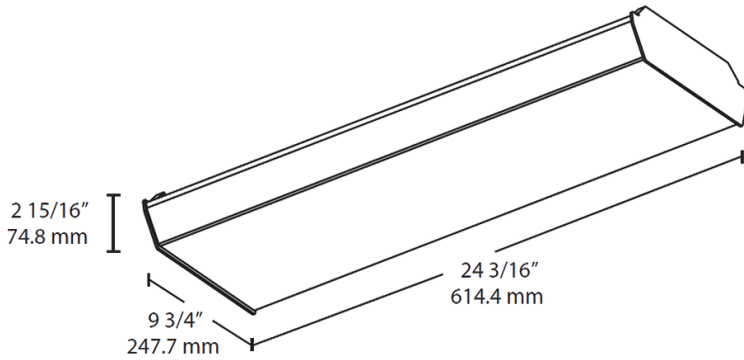

Dimensions

Features

- Energy-efficient, maintenance-free LED wrap fixture
- Multiple mounting options: surface, pendant or chain
- High-reflectance white finish for optimal output
- Diffusion wrap-around lens for smooth light distribution
- 0-10V dimming, standard
- 100,000-Hour LED lifespan

Ordering Matrix

Family	Size	Wattage	Color Temp	Finish	Voltage/Driver	Options
GUS	2	25	N	W	/D10	/LCB
	2 = 2 ft 4 = 4 ft	18 = 18W (2 ft) 25 = 25W (2 ft) 36 = 36W (4 ft) 50 = 50W (4 ft)	Y = 3000K Warm YN = 3500K Warm Neutral N = 4000K Neutral Blank = 5000K Cool	W = White	/D10 = 120-277V, 0-10V Dimming	Blank = No Option /E2 = Battery Backup /LC = Lightcloud Controller /LC/E2 = Lightcloud Controller w/Battery Backup /LCB = Lightcloud Blue Enabled /LCB/E2 = Lightcloud Blue Enabled w/Battery Backup