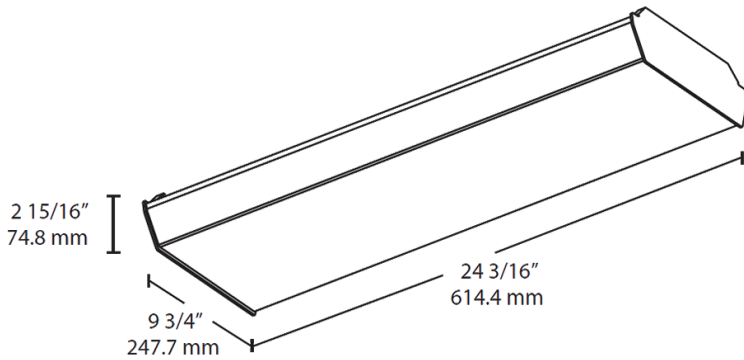

Dimensions

Features

- Energy-efficient, maintenance-free LED wrap fixture
- Multiple mounting options: surface, pendant or chain
- High-reflectance white finish for optimal output
- Diffusion wrap-around lens for smooth light distribution
- 0-10V dimming, standard
- 100,000-Hour LED lifespan