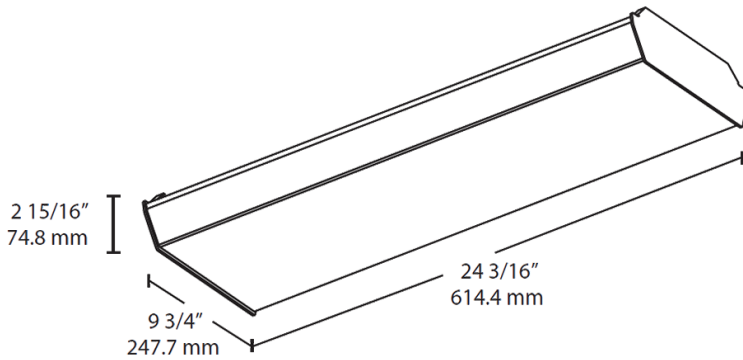

Dimensions

Features

- Energy-efficient, maintenance-free LED wrap fixture
- Multiple mounting options: surface, pendant or chain
- High-reflectance white finish for optimal output
- Diffusion wrap-around lens for smooth light distribution
- 0-10V dimming, standard
- 100,000-Hour LED lifespan