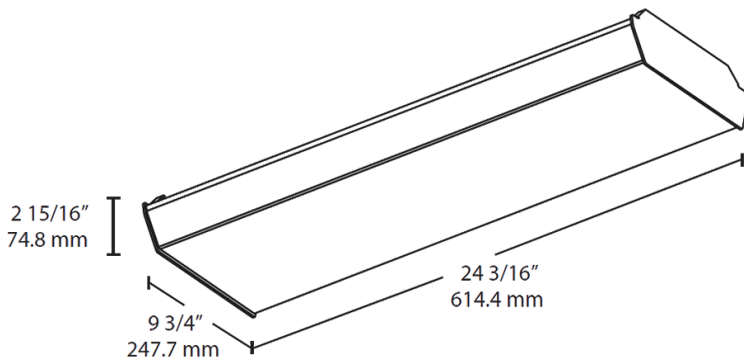

Dimensions

Features

- Energy-efficient, maintenance-free LED wrap fixture
- Multiple mounting options: surface, pendant or chain
- High-reflectance white finish for optimal output
- Diffusion wrap-around lens for smooth light distribution
- 0-10V dimming, standard
- 100,000-Hour LED lifespan