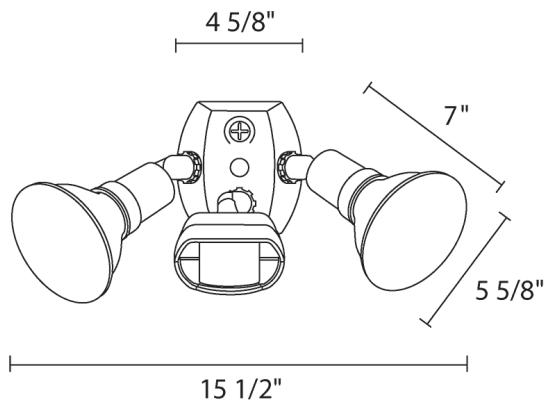

Dimensions

Features

- Two CCT-Selectable PAR38s
- 110° view sensor
- 6 Hour protected manual override
- EZ Plate Universal cover fits all boxes

Ordering Matrix

Family	Detection	Flood Type	Finish	Lamps/Wattages/CCT
GT	500	R	W	/L