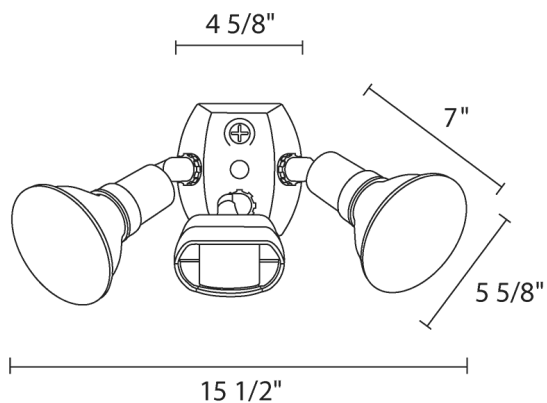

**Dimensions**

**Features**

- Two CCT-Selectable PAR38s
- 110° view sensor
- 6 Hour protected manual override
- EZ Plate Universal cover fits all boxes

**Ordering Matrix**

Family	Detection	Flood Type	Finish	Lamps/Wattages/CCT
GT	500	R		/L