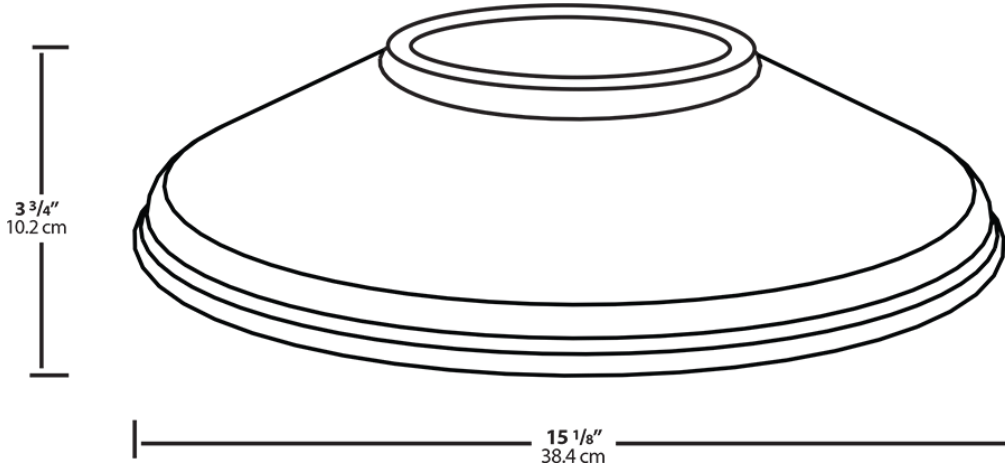

Available in three different shades with Angled Cone, Angled Dome and Straight shade. Also available in 11" or 15" size shade.

Color: White

Weight: 1.1 lbs

<b>Project:</b>	<b>Type:</b>
<b>Prepared By:</b>	<b>Date:</b>

**Technical Specifications**

**Construction**

**Component Only:**

This is a component for ordering LED Goosenecks. Not a complete fixture without Arm and Head.

**Shades:**

15" Straight Shade

**Construction:**

**Electrical**

**THD:**

4.7% at 120V, 13.8% at 277V

Dimensions

Ordering Matrix

Family	Shade	Size	Finish
GS	ST	11	W

AC = Angled Cone  
 AD = Angled Dome  
 ST = Straight Shade

11 = 11"  
 Blank = 15"