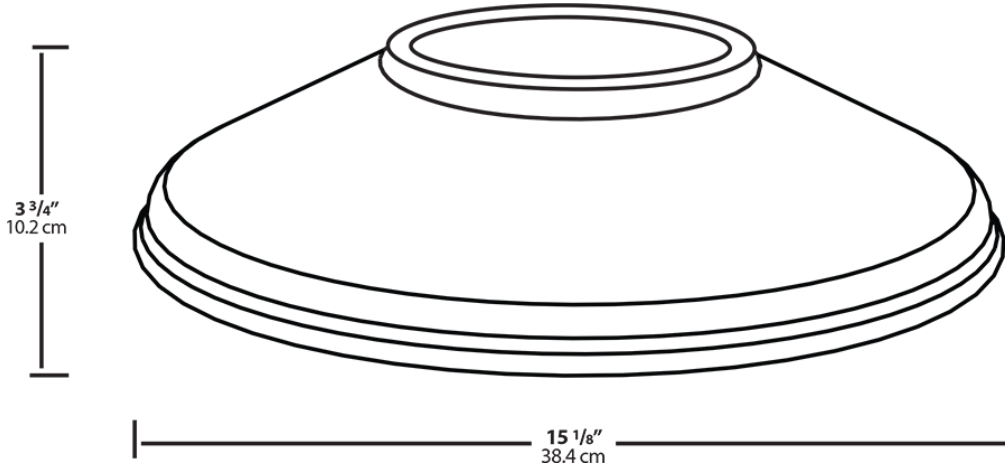

Available in three different shades with Angled Cone, Angled Dome and Straight shade.
Also available in 11" or 15" size shade.

Color: Brown

Weight: 1.1 lbs

Project:

Type:

Prepared By:

Date:

Technical Specifications

Construction

Component Only:

This is a component for ordering LED Goosenecks.
Not a complete fixture without Arm and Head.

Shades:

15" Straight Shade

Construction:

Die cast aluminum

Finish:

Formulated for high durability and long-lasting color

Dimensions

Ordering Matrix

Family	Shade	Size	Finish
GS	ST	11	BWN

AC = Angled Cone
 AD = Angled Dome
 ST = Straight Shade

11 = 11"
 Blank = 15"

B = Black
 W = White
 A = Bronze
 S = Silver
 G = Hunter Green
 YL = Yellow
 LB = Light Blue
 BL = Royal Blue
 BWN = Brown
 I = Ivory
 R = Red