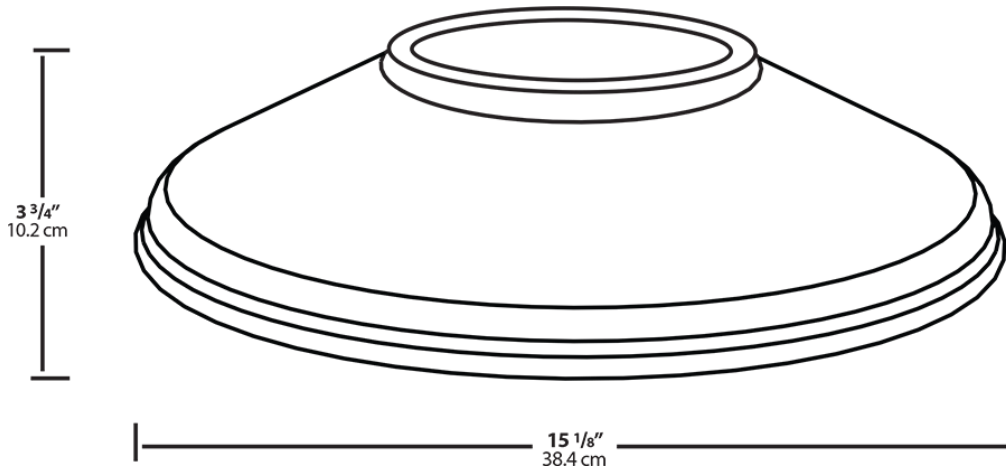

Available in three different shades with Angled Cone, Angled Dome and Straight shade.
Also available in 11" or 15" size shade.

Color: Black

Weight: 1.1 lbs

Project:	Type:
Prepared By:	Date:

Technical Specifications

Construction

Component Only:

This is a component for ordering LED Goosenecks.
Not a complete fixture without Arm and Head.

Shades:

15" Straight Shade

Construction:

Die cast aluminum

Finish:

Electrical

THD:

4.7% at 120V, 13.8% at 277V

Dimensions

Ordering Matrix

Family	Shade	Size	Finish
GS	ST	11	B

AC = Angled Cone
 AD = Angled Dome
 ST = Straight Shade

11 = 11"
 Blank = 15"