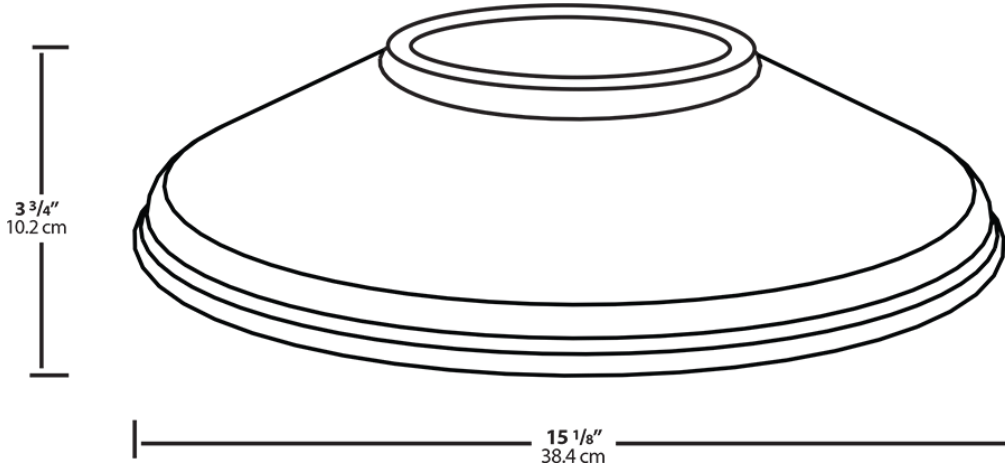

Available in three different shades with Angled Cone, Angled Dome and Straight shade.
Also available in 11" or 15" size shade.

Color: Bronze

Weight: 1.1 lbs

| | |
|--------------|-------|
| Project: | Type: |
| Prepared By: | Date: |

Construction

Component Only:

This is a component for ordering LED Goosenecks.
Not a complete fixture without Arm and Head.

Shades:

15" Straight Shade

Construction:

Die cast aluminum

Finish:

Formulated for high durability and long-lasting color

Dimensions

Ordering Matrix

| Family | Shade | Size | Finish |
|--------|-------|------|--------|
| GS | ST | 11 | A |

AC = Angled Cone
 AD = Angled Dome
 ST = Straight Shade

11 = 11"
 Blank = 15"

B = Black
 W = White
 A = Bronze
 S = Silver
 G = Hunter Green
 YL = Yellow
 LB = Light Blue
 BL = Royal Blue
 BWN = Brown
 I = Ivory
 R = Red