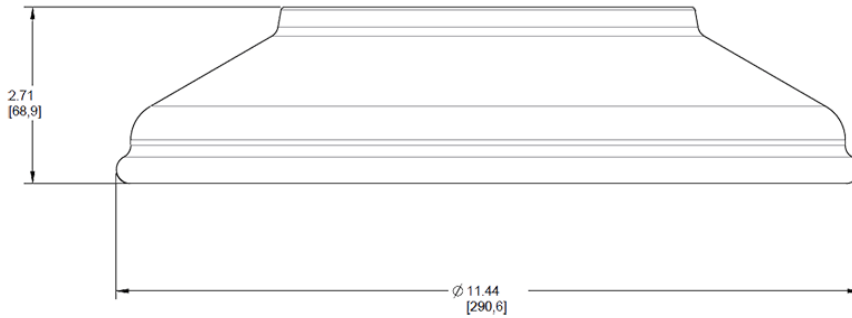

Available in three different shades with Angled Cone, Angled Dome and Straight shade.
Also available in 11" or 15" size shade.

Color: White

Weight: 1.0 lbs

Project:

Type:

Prepared By:

Date:

Technical Specifications

Construction

Component Only:

This is a component for ordering LED Goosenecks.
Not a complete fixture without Arm and Head.

Shades:

11" Straight Shade

Construction:

Die cast aluminum

Finish:

Dimensions

Ordering Matrix

Family	Shade	Size	Finish
GS	ST	11	W

AC = Angled Cone
 AD = Angled Dome
 ST = Straight Shade

11 = 11"
 Blank = 15"

B = Black
 W = White
 A = Bronze
 S = Silver
 G = Hunter Green
 YL = Yellow
 LB = Light Blue
 BL = Royal Blue
 BWN = Brown
 I = Ivory
 R = Red