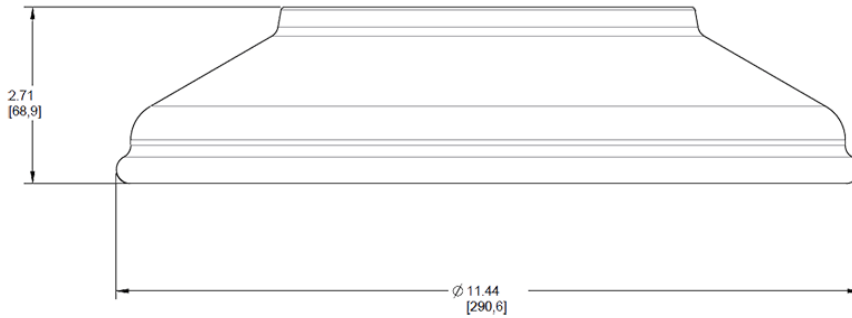

Available in three different shades with Angled Cone, Angled Dome and Straight shade.  
Also available in 11" or 15" size shade.

Color: Silver

Weight: 0.7 lbs

<b>Project:</b>	<b>Type:</b>
<b>Prepared By:</b>	<b>Date:</b>

**Construction**

**Component Only:**

This is a component for ordering LED Goosenecks.  
Not a complete fixture without Arm and Head.

**Shades:**

11" Straight Shade

**Construction:**

Die cast aluminum

**Finish:**

Formulated for high durability and long-lasting color

**Dimensions**

**Ordering Matrix**

Family	Shade	Size	Finish
GS	ST	11	S

AC = Angled Cone  
 AD = Angled Dome  
 ST = Straight Shade

11 = 11"  
 Blank = 15"