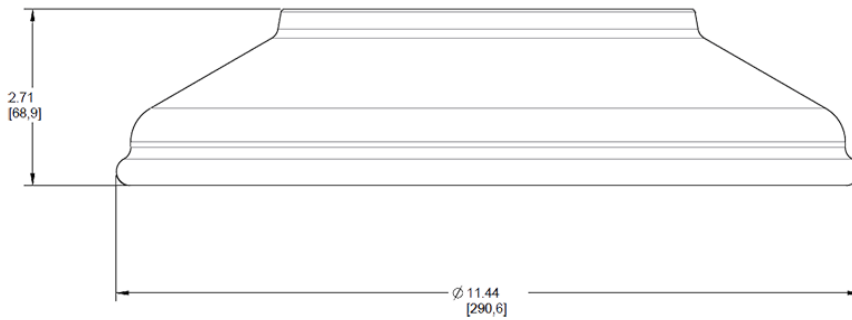

Available in three different shades with Angled Cone, Angled Dome and Straight shade.
Also available in 11" or 15" size shade.

Color: Red

Weight: 0.7 lbs

Project:

Type:

Prepared By:

Date:

Technical Specifications

Construction

Component Only:

This is a component for ordering LED Goosenecks.
Not a complete fixture without Arm and Head.

Shades:

11" Straight Shade

Construction:

Die cast aluminum

Finish:

Formulated for high durability and long-lasting color

Dimensions

Ordering Matrix

Family	Shade	Size	Finish
GS	ST	11	R

AC = Angled Cone
 AD = Angled Dome
 ST = Straight Shade

11 = 11"
 Blank = 15"

B = Black
 W = White
 A = Bronze
 S = Silver
 G = Hunter Green
 YL = Yellow
 LB = Light Blue
 BL = Royal Blue
 BWN = Brown
 I = Ivory
 R = Red