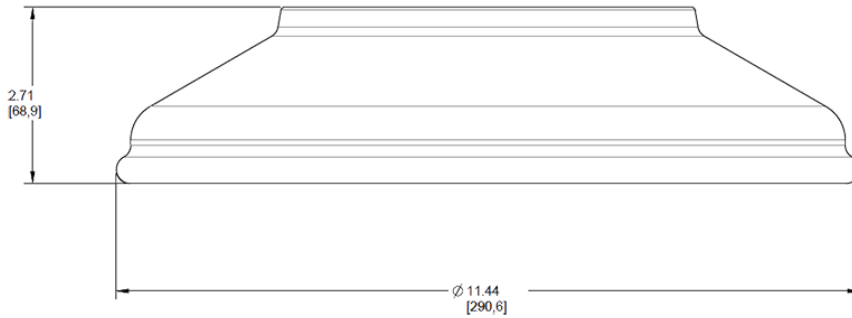

Available in three different shades with Angled Cone, Angled Dome and Straight shade.
Also available in 11" or 15" size shade.

Color: Black

Weight: 1.0 lbs

Project:

Type:

Prepared By:

Date:

Technical Specifications

Construction

Component Only:

This is a component for ordering LED Goosenecks.
Not a complete fixture without Arm and Head.

Shades:

11" Straight Shade

Construction:

Die cast aluminum

Finish:

Dimensions

Ordering Matrix

Family	Shade	Size	Finish
GS	ST	11	B

AC = Angled Cone
 AD = Angled Dome
 ST = Straight Shade

11 = 11"
 Blank = 15"

B = Black
 W = White
 A = Bronze
 S = Silver
 G = Hunter Green
 YL = Yellow
 LB = Light Blue
 BL = Royal Blue
 BWN = Brown
 I = Ivory
 R = Red