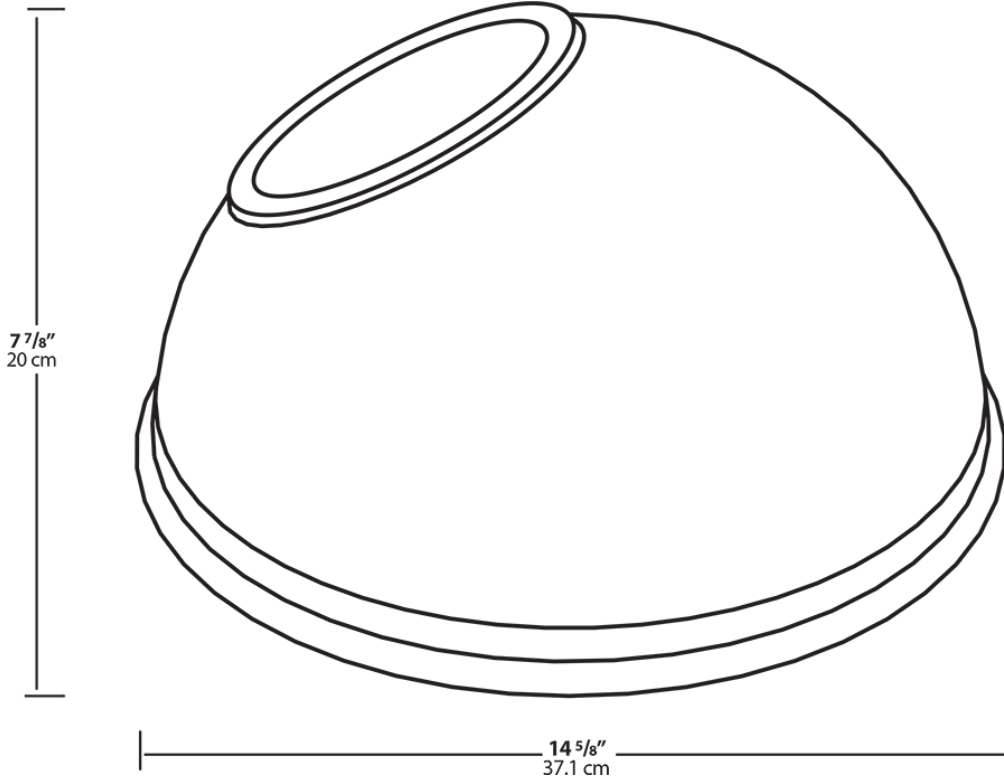

Available in three different shades with Angled Cone, Angled Dome and Straight shade.  
Also available in 11" or 15" size shade.

Color: Black

Weight: 1.6 lbs

Project:	Type:
Prepared By:	Date:

**Technical Specifications**

**Construction**

**Component Only:**

This is a component for ordering LED Goosenecks.  
Not a complete fixture without Arm and Head.

**Shades:**

15" Angled Dome Shade

**Construction:**

Die cast aluminum

**Finish:**

**Electrical**

**THD:**

4.7% at 120V, 13.8% at 277V

Dimensions

Ordering Matrix

Family	Shade	Size	Finish
GS	AD	11	B

**AC** = Angled Cone  
**AD** = Angled Dome  
**ST** = Straight Shade

**11** = 11"  
**Blank** = 15"