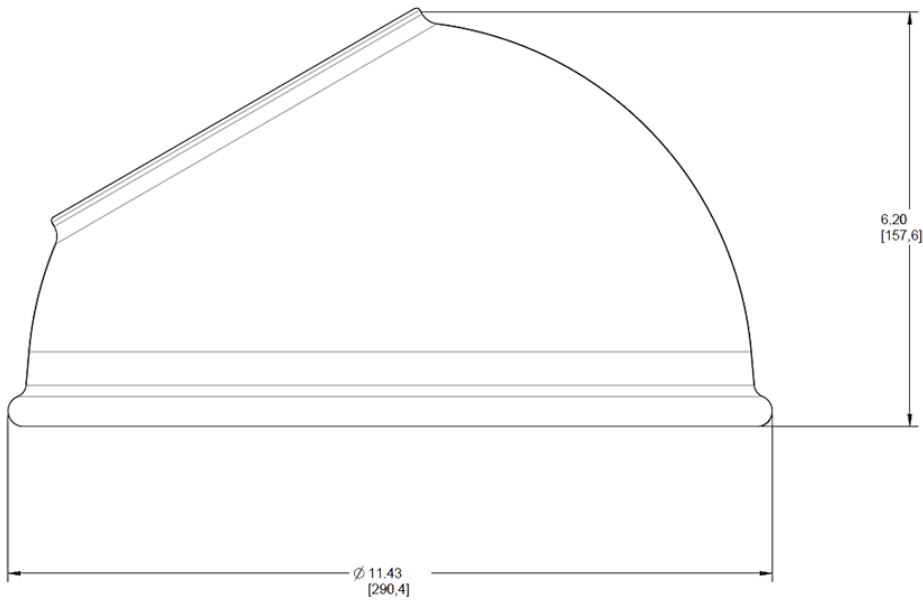

Available in three different shades with Angled Cone, Angled Dome and Straight shade.  
Also available in 11" or 15" size shade.

Color: White

Weight: 1.5 lbs

Project:

Type:

Prepared By:

Date:

Dimensions

Ordering Matrix

Family	Shade	Size	Finish
GS	AD	11	W
	AC = Angled Cone AD = Angled Dome ST = Straight Shade	11 = 11" Blank = 15"	B = Black W = White A = Bronze S = Silver G = Hunter Green YL = Yellow LB = Light Blue BL = Royal Blue BWN = Brown I = Ivory R = Red