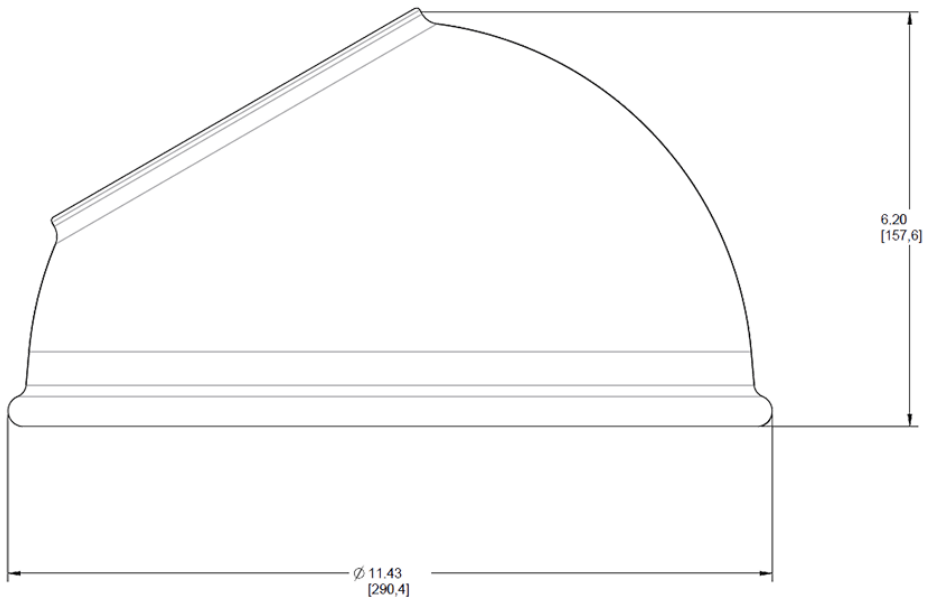

Available in three different shades with Angled Cone, Angled Dome and Straight shade.
Also available in 11" or 15" size shade.

Color: Red

Weight: 0.9 lbs

Project:

Type:

Prepared By:

Date:

Technical Specifications

Construction

Component Only:

This is a component for ordering LED Goosenecks.
Not a complete fixture without Arm and Head.

Shades:

11" Angled Dome Shade

Construction:

Die cast aluminum

Finish:

Formulated for high durability and long-lasting color

Dimensions

Ordering Matrix

Family	Shade	Size	Finish
GS	AD	11	R

AC = Angled Cone
AD = Angled Dome
ST = Straight Shade

11 = 11"
Blank = 15"

B = Black
W = White
A = Bronze
S = Silver
G = Hunter Green
YL = Yellow
LB = Light Blue
BL = Royal Blue
BWN = Brown
I = Ivory
R = Red