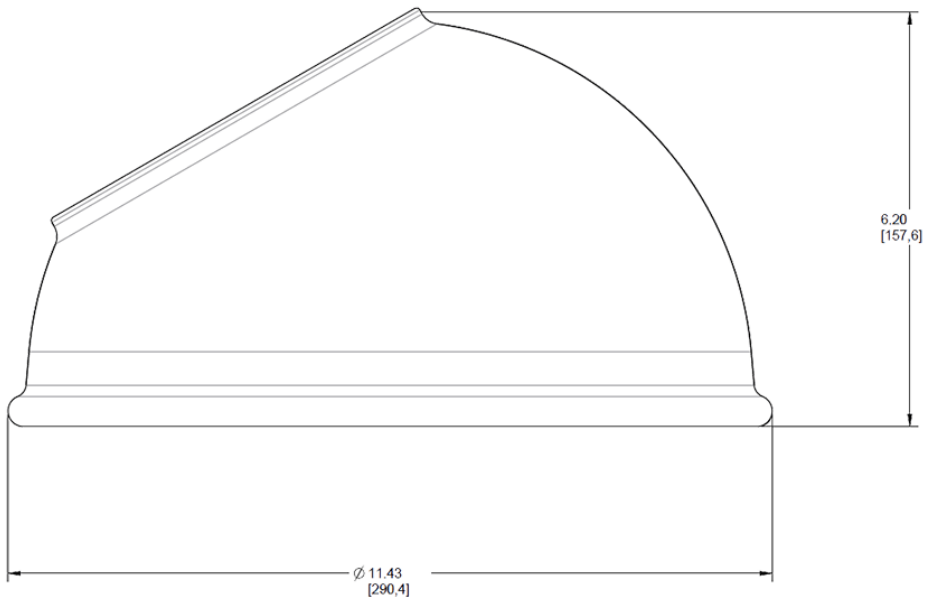

Available in three different shades with Angled Cone, Angled Dome and Straight shade.
Also available in 11" or 15" size shade.

Color: Black

Weight: 1.5 lbs

Project:

Type:

Prepared By:

Date:

Technical Specifications

Construction

Component Only:

This is a component for ordering LED Goosenecks.
Not a complete fixture without Arm and Head.

Shades:

11" Angled Dome Shade

Construction:

Die cast aluminum

Finish:

Dimensions

Ordering Matrix

Family	Shade	Size	Finish
GS	AD	11	B

AC = Angled Cone
AD = Angled Dome
ST = Straight Shade

11 = 11"
Blank = 15"

B = Black
W = White
A = Bronze
S = Silver
G = Hunter Green
YL = Yellow
LB = Light Blue
BL = Royal Blue
BWN = Brown
I = Ivory
R = Red