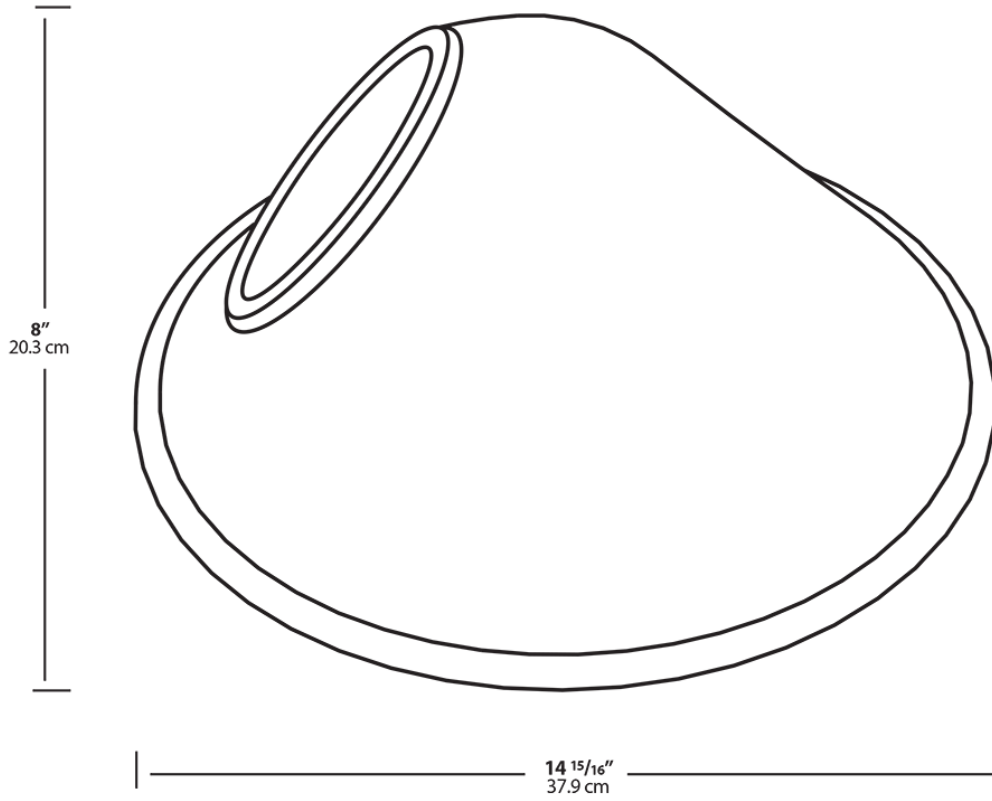

Project:	Type:
Prepared By:	Date:

Technical Specifications

Construction

Component Only:

This is a component for ordering LED Goosenecks. Not a complete fixture without Arm and Head.

Shades:

15" Angled Cone Shade

Electrical

THD:

4.7% at 120V, 13.8% at 277V

Dimensions

Ordering Matrix

Family	Shade	Size	Finish
GS	AC	11	W
	AC = Angled Cone AD = Angled Dome ST = Straight Shade	11 = 11" Blank = 15"	B = Black W = White A = Bronze S = Silver G = Hunter Green YL = Yellow LB = Light Blue BL = Royal Blue BWN = Brown I = Ivory R = Red