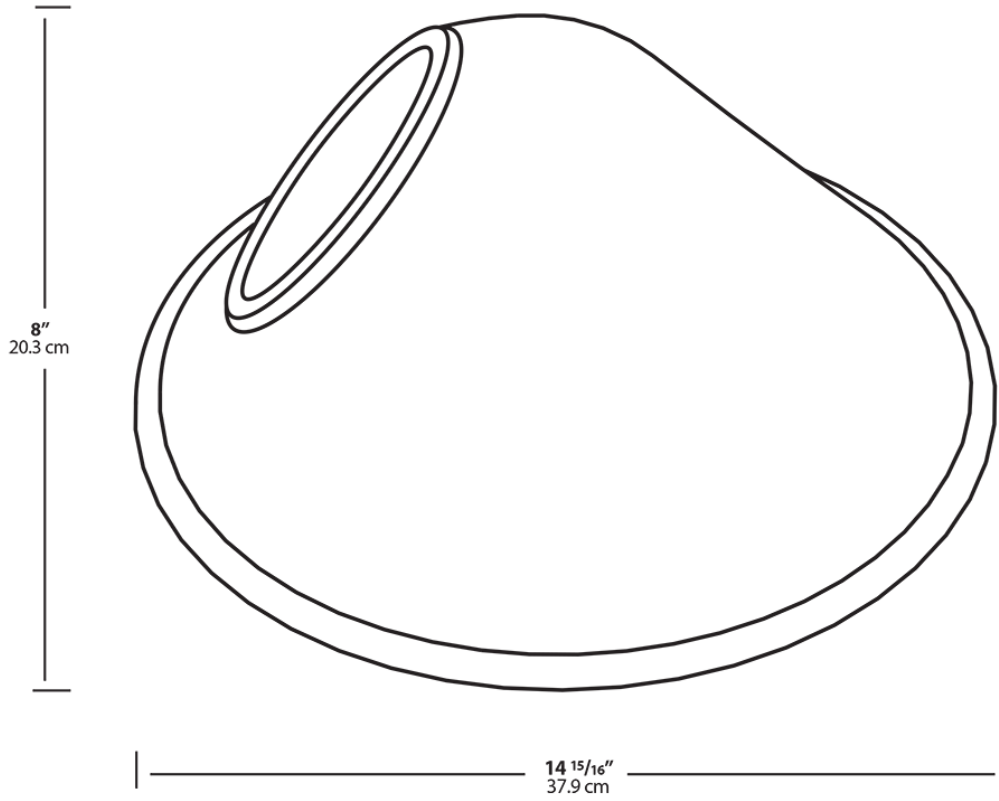

Available in three different shades with Angled Cone, Angled Dome and Straight shade.
Also available in 11" or 15" size shade.

Color: Black

Weight: 1.1 lbs

Project:	Type:
Prepared By:	Date:

Technical Specifications

Construction

Component Only:

This is a component for ordering LED Goosenecks.
Not a complete fixture without Arm and Head.

Shades:

15" Angled Cone Shade

Construction:

Die cast aluminum

Finish:

Electrical

THD:

4.7% at 120V, 13.8% at 277V

Dimensions

Ordering Matrix

Family	Shade	Size	Finish
GS	AC	11	B

AC = Angled Cone
AD = Angled Dome
ST = Straight Shade

11 = 11"
Blank = 15"