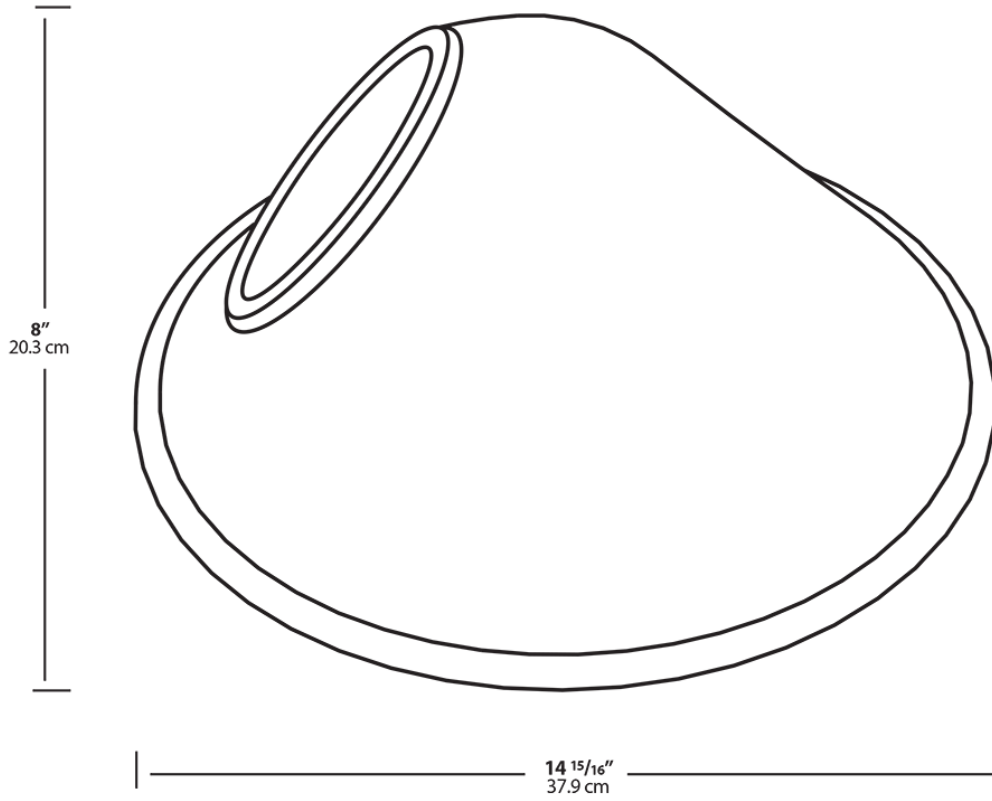

Available in three different shades with Angled Cone, Angled Dome and Straight shade. Also available in 11" or 15" size shade.

Color: Bronze

Weight: 1.1 lbs

Project:	Type:
Prepared By:	Date:

Technical Specifications

Construction

Component Only:

This is a component for ordering LED Goosenecks. Not a complete fixture without Arm and Head.

Shades:

15" Angled Cone Shade

Construction:

Die cast aluminum

Finish:

Formulated for high durability and long-lasting color

Dimensions

Ordering Matrix

Family	Shade	Size	Finish
GS	AC	11	A
	AC = Angled Cone AD = Angled Dome ST = Straight Shade	11 = 11" Blank = 15"	B = Black W = White A = Bronze S = Silver G = Hunter Green YL = Yellow LB = Light Blue BL = Royal Blue BWN = Brown I = Ivory R = Red