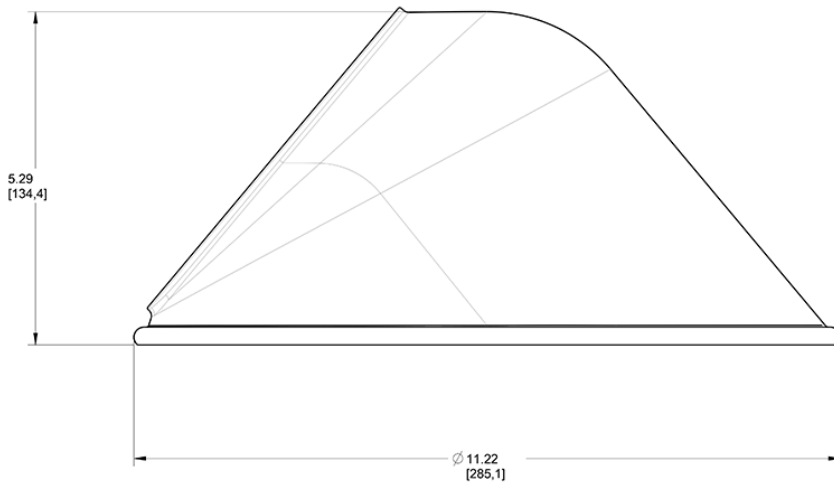

Project:	Type:
Prepared By:	Date:

Available in three different shades with Angled Cone, Angled Dome and Straight shade.
Also available in 11" or 15" size shade.

Color: White

Weight: 1.3 lbs

Technical Specifications

Construction

Component Only:

This is a component for ordering LED Goosenecks.
Not a complete fixture without Arm and Head.

Shades:

11" Angled Cone Shade

Construction:

Die cast aluminum

Finish:

Dimensions

Ordering Matrix

Family	Shade	Size	Finish
GS	AC	11	W

AC = Angled Cone
 AD = Angled Dome
 ST = Straight Shade

11 = 11"
 Blank = 15"

B = Black
 W = White
 A = Bronze
 S = Silver
 G = Hunter Green
 YL = Yellow
 LB = Light Blue
 BL = Royal Blue
 BWN = Brown
 I = Ivory
 R = Red