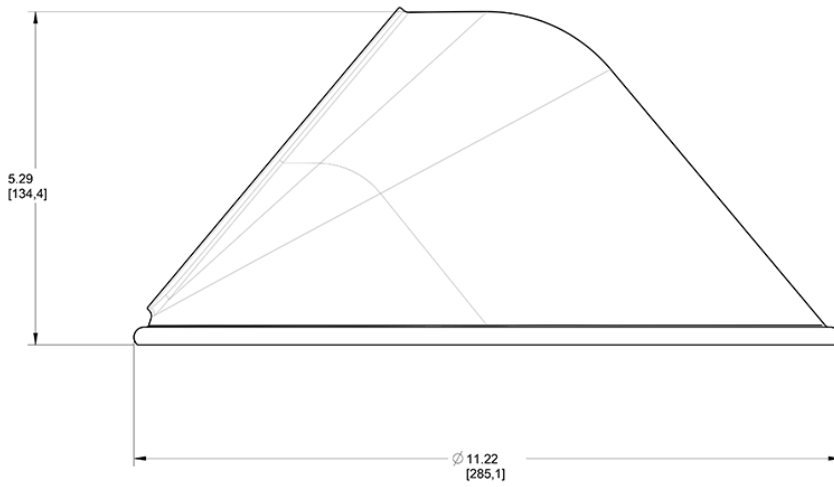

Available in three different shades with Angled Cone, Angled Dome and Straight shade.
Also available in 11" or 15" size shade.

Color: Brown

Weight: 0.9 lbs

Project:

Type:

Prepared By:

Date:

Technical Specifications

Construction

Component Only:

This is a component for ordering LED Goosenecks.
Not a complete fixture without Arm and Head.

Shades:

11" Angled Cone Shade

Construction:

Die cast aluminum

Finish:

Formulated for high durability and long-lasting color

Dimensions

Ordering Matrix

Family	Shade	Size	Finish
GS	AC	11	BWN

AC = Angled Cone
 AD = Angled Dome
 ST = Straight Shade

11 = 11"
 Blank = 15"

B = Black
 W = White
 A = Bronze
 S = Silver
 G = Hunter Green
 YL = Yellow
 LB = Light Blue
 BL = Royal Blue
 BWN = Brown
 I = Ivory
 R = Red