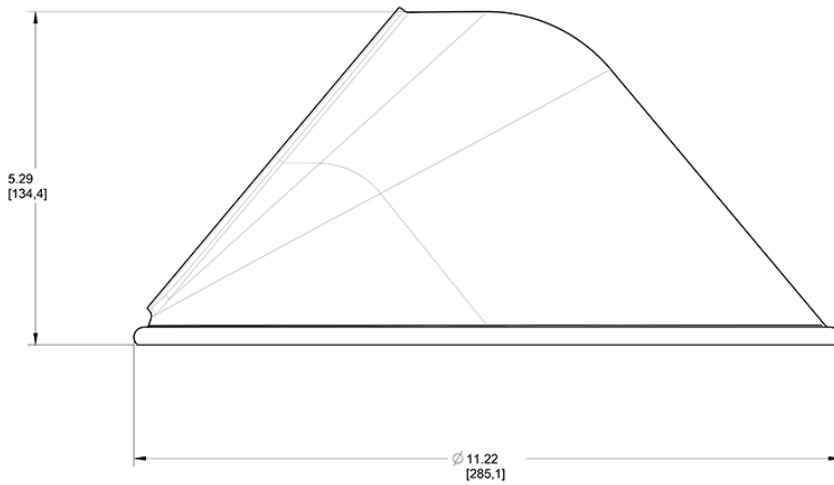

Available in three different shades with Angled Cone, Angled Dome and Straight shade.
Also available in 11" or 15" size shade.

Color: Black

Weight: 1.3 lbs

Project:

Type:

Prepared By:

Date:

Technical Specifications

Construction

Component Only:

This is a component for ordering LED Goosenecks.
Not a complete fixture without Arm and Head.

Shades:

11" Angled Cone Shade

Construction:

Die cast aluminum

Finish:

Dimensions

Ordering Matrix

Family	Shade	Size	Finish
GS	AC	11	B

AC = Angled Cone
 AD = Angled Dome
 ST = Straight Shade

11 = 11"
 Blank = 15"

B = Black
 W = White
 A = Bronze
 S = Silver
 G = Hunter Green
 YL = Yellow
 LB = Light Blue
 BL = Royal Blue
 BWN = Brown
 I = Ivory
 R = Red