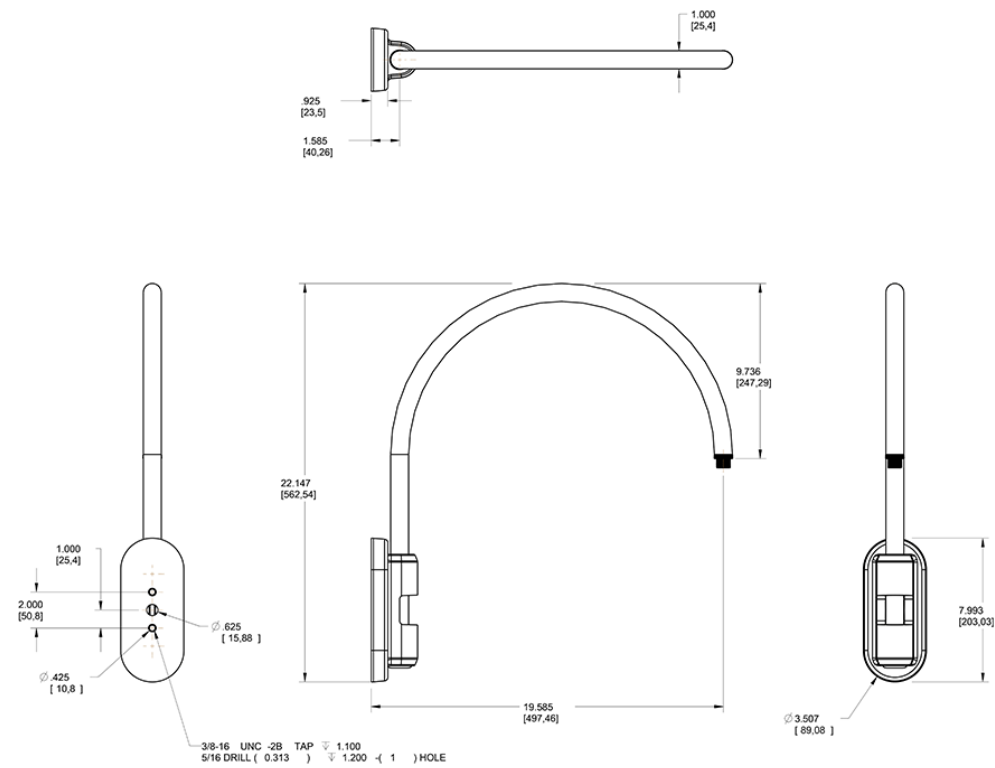

Available in 5 different styles LED Gooseneck Arm. Choose from Style 1 - Style 5 of LED Gooseneck.

Color: Yellow

Weight: 6.0 lbs

Project:

Type:

Prepared By:

Date:

Technical Specifications

Construction

Arm:

Pole mount 20" high, 19" from pole

Diameter:

Diameter of the tube is 1"

Mounting:

The wall plate does not mount to a junction box but directly to the mounting surface with the proper hardware for the surface

Component Only:

This is a component for ordering LED Goosenecks. Not a complete fixture without Shade and Head.

Construction:

Die cast aluminum

Finish:

Formulated for high durability and long-lasting color

Dimensions

Ordering Matrix

Family	Style	Finish
GOOSE	5	YL

- 1 = Arm Style 1
- 2 = Arm Style 2
- 3 = Arm Style 3
- 4 = Arm Style 4
- 5 = Arm Style 5
- B = Black
- W = White
- A = Bronze
- S = Silver
- G = Hunter Green
- YL = Yellow
- LB = Light Blue
- BL = Royal Blue
- BWN = Brown
- I = Ivory
- R = Red