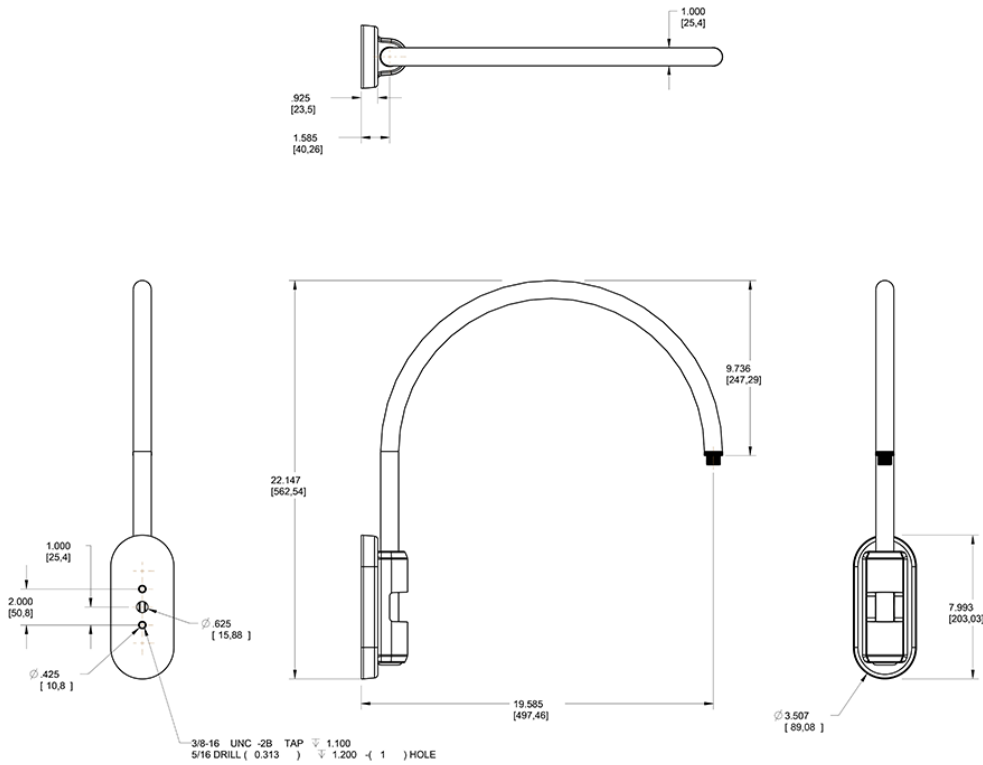

Threads:

1/2" NPS at the fixture Side

Buy American Act Compliance:

RAB values USA manufacturing! Upon request, RAB may be able to manufacture this product to be compliant with the Buy American Act (BAA). Please contact customer service to request a quote for the product to be made BAA compliant.

Construction

Arm:

Pole mount 20" high, 19" from pole

Diameter:

Diameter of the tube is 1"

Mounting:

The wall plate does not mount to a junction box but directly to the mounting surface with the proper hardware for the surface

Component Only:

This is a component for ordering LED Goosenecks. Not a complete fixture without Shade and Head.

Construction:

Die cast aluminum

Finish:

Formulated for high durability and long-lasting color

Dimensions

Ordering Matrix

Family	Style	Finish
GOOSE	5	S

- 1 = Arm Style 1
- 2 = Arm Style 2
- 3 = Arm Style 3
- 4 = Arm Style 4
- 5 = Arm Style 5
- B = Black
- W = White
- A = Bronze
- S = Silver
- G = Hunter Green
- YL = Yellow
- LB = Light Blue
- BL = Royal Blue
- BWN = Brown
- I = Ivory
- R = Red