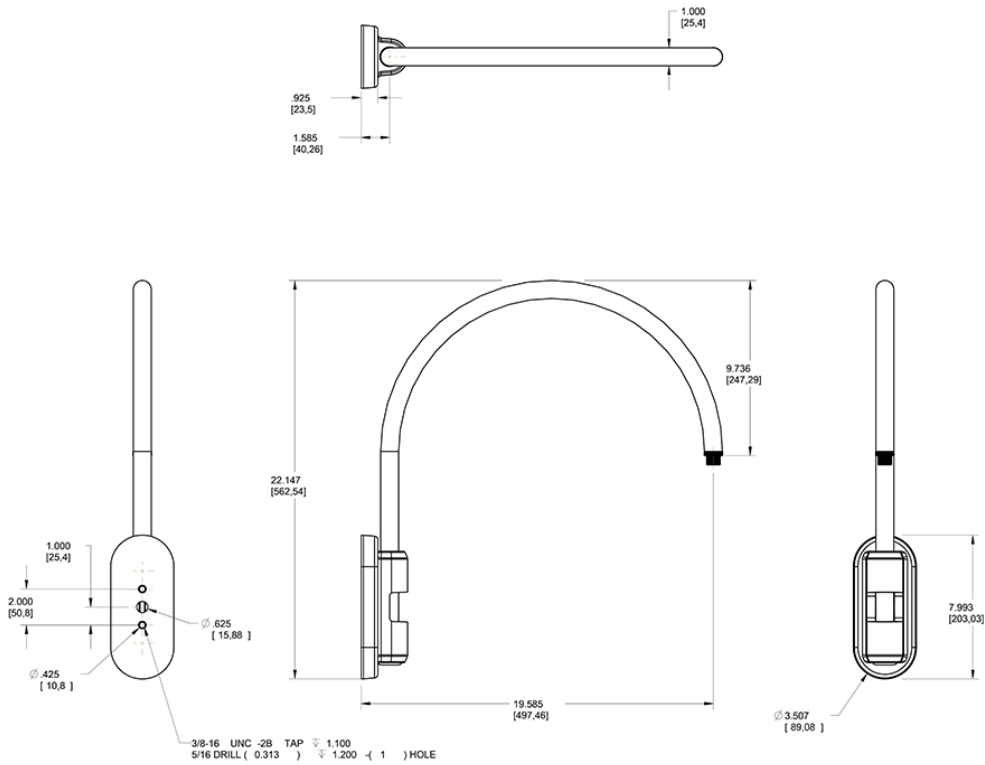

Construction

Arm:

Pole mount 20" high, 19" from pole

Diameter:

Diameter of the tube is 1"

Mounting:

The wall plate does not mount to a junction box but directly to the mounting surface with the proper hardware for the surface

Component Only:

This is a component for ordering LED Goosenecks. Not a complete fixture without Shade and Head.

Construction:

Die cast aluminum

Finish:

Formulated for high durability and long-lasting color

Dimensions

Ordering Matrix

Family	Style	Finish
GOOSE	5	R

- 1 = Arm Style 1
- 2 = Arm Style 2
- 3 = Arm Style 3
- 4 = Arm Style 4
- 5 = Arm Style 5
- B = Black
- W = White
- A = Bronze
- S = Silver
- G = Hunter Green
- YL = Yellow
- LB = Light Blue
- BL = Royal Blue
- BWN = Brown
- I = Ivory
- R = Red