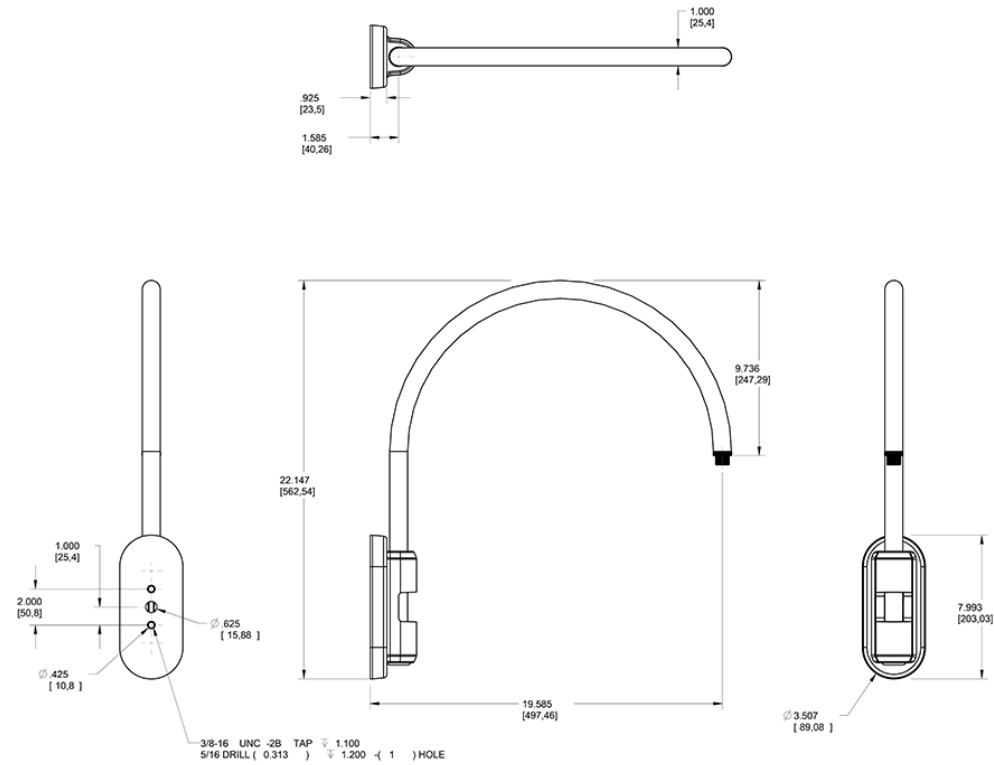

Available in 5 different styles LED Gooseneck Arm. Choose from Style 1 - Style 5 of LED Gooseneck.

Color: Light blue

Weight: 6.0 lbs

Project:	Type:
Prepared By:	Date:

Technical Specifications

Other

Lead Time:

Construction

Arm:

Pole mount 20" high, 19" from pole

Diameter:

Diameter of the tube is 1"

Mounting:

The wall plate does not mount to a junction box but directly to the mounting surface with the proper hardware for the surface

Component Only:

This is a component for ordering LED Goosenecks. Not a complete fixture without Shade and Head.

Construction:

Die cast aluminum

Finish:

Formulated for high durability and long-lasting color

Dimensions

Ordering Matrix

Family	Style	Finish
GOOSE	5	LB

- 1 = Arm Style 1
- 2 = Arm Style 2
- 3 = Arm Style 3
- 4 = Arm Style 4
- 5 = Arm Style 5
- B = Black
- W = White
- A = Bronze
- S = Silver
- G = Hunter Green
- YL = Yellow
- LB = Light Blue
- BL = Royal Blue
- BWN = Brown
- I = Ivory
- R = Red