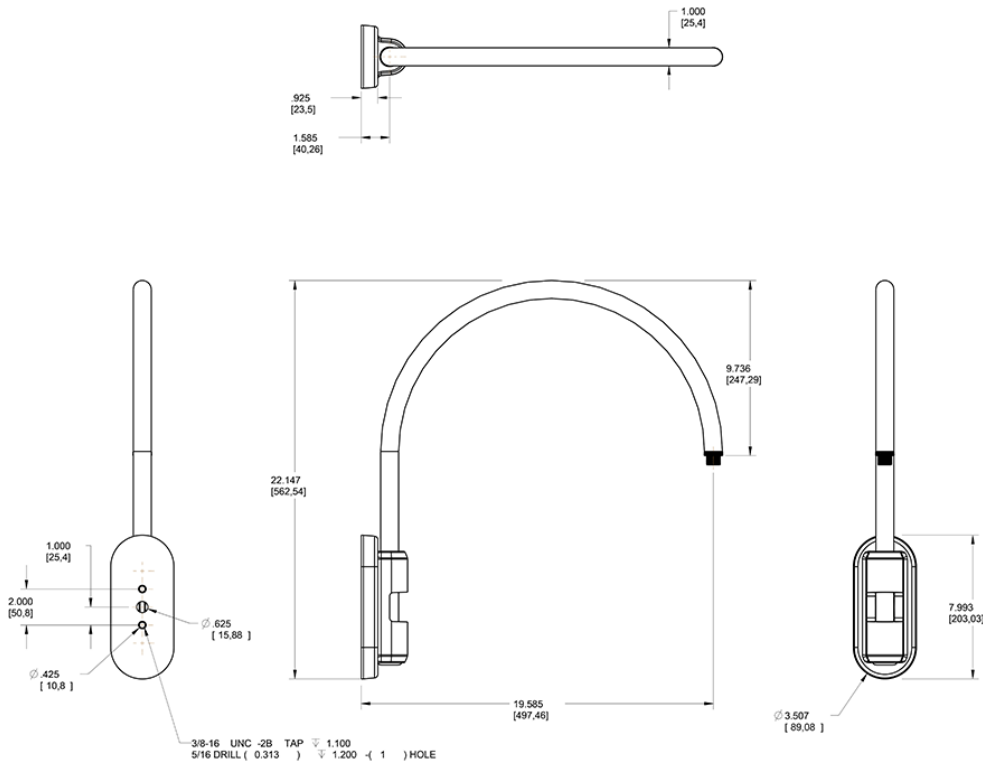

Available in 5 different styles LED Gooseneck Arm. Choose from Style 1 - Style 5 of LED Gooseneck.

Color: Ivory

Weight: 6.0 lbs

Project:	Type:
Prepared By:	Date:

**Technical Specifications**

**Other**

**Lead Time:**

**Construction**

**Arm:**

Pole mount 20" high, 19" from pole

**Diameter:**

Diameter of the tube is 1"

**Mounting:**

The wall plate does not mount to a junction box but directly to the mounting surface with the proper hardware for the surface

**Component Only:**

This is a component for ordering LED Goosenecks. Not a complete fixture without Shade and Head.

**Construction:**

Die cast aluminum

**Finish:**

Formulated for high durability and long-lasting color

Dimensions

Ordering Matrix

Family	Style	Finish
GOOSE	5	I

- 1 = Arm Style 1
- 2 = Arm Style 2
- 3 = Arm Style 3
- 4 = Arm Style 4
- 5 = Arm Style 5
- B = Black
- W = White
- A = Bronze
- S = Silver
- G = Hunter Green
- YL = Yellow
- LB = Light Blue
- BL = Royal Blue
- BWN = Brown
- I = Ivory
- R = Red