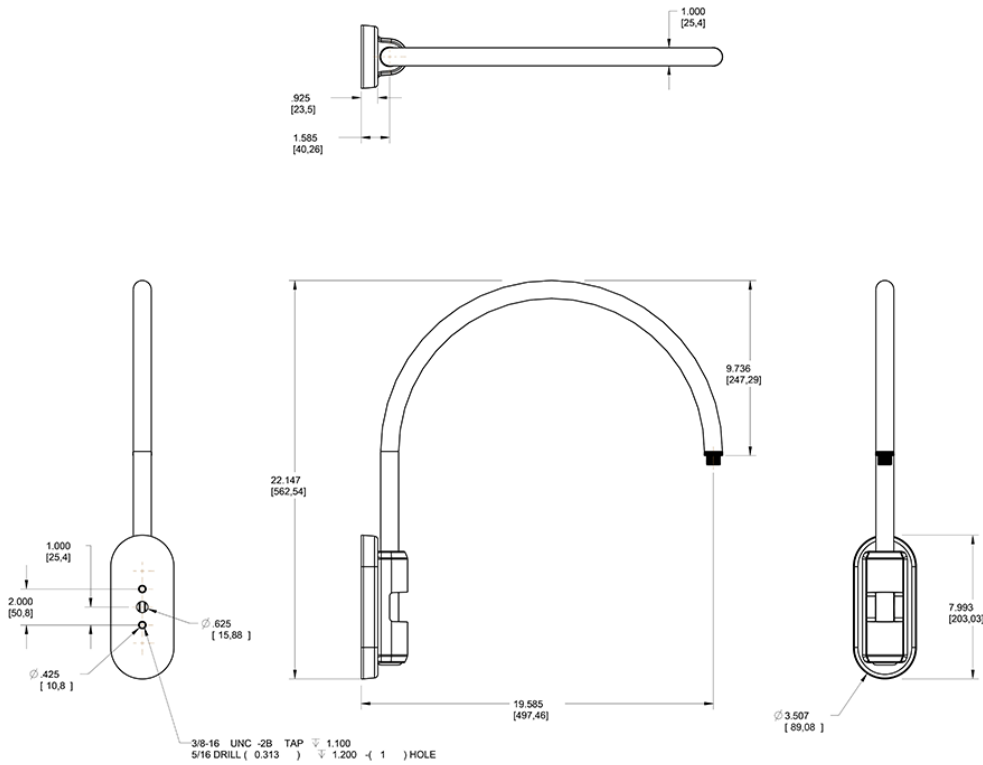

### Other

**Lead Time:**

12 - 14 weeks standard shipping.

**Threads:**

1/2" NPS at the fixture Side

**Buy American Act Compliance:**

RAB values USA manufacturing! Upon request, RAB may be able to manufacture this product to be compliant with the Buy American Act (BAA). Please contact customer service to request a quote for the product to be made BAA compliant.

### Construction

**Arm:**

Pole mount 20" high, 19" from pole

**Diameter:**

Diameter of the tube is 1"

**Mounting:**

The wall plate does not mount to a junction box but directly to the mounting surface with the proper hardware for the surface

**Component Only:**

This is a component for ordering LED Goosenecks. Not a complete fixture without Shade and Head.

**Construction:**

Die cast aluminum

**Finish:**

Formulated for high durability and long-lasting color

Dimensions

Ordering Matrix

Family	Style	Finish
GOOSE	5	G
	1 = Arm Style 1	B = Black
	2 = Arm Style 2	W = White
	3 = Arm Style 3	A = Bronze
	4 = Arm Style 4	S = Silver
	5 = Arm Style 5	G = Hunter Green
		YL = Yellow
		LB = Light Blue
		BL = Royal Blue
		BWN = Brown
		I = Ivory
		R = Red