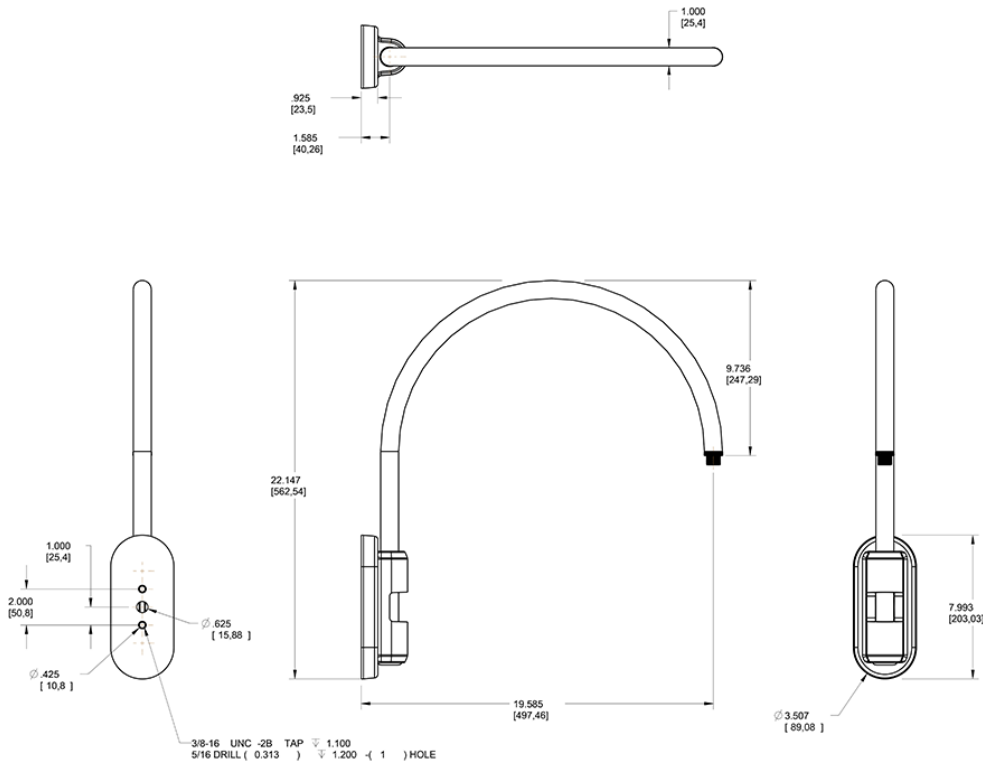

Available in 5 different styles LED Gooseneck Arm. Choose from Style 1 - Style 5 of LED Gooseneck.

Color: Brown

Weight: 6.0 lbs

Project:	Type:
Prepared By:	Date:

**Technical Specifications**

**Other**

**Lead Time:**

**Construction**

**Arm:**

Pole mount 20" high, 19" from pole

**Diameter:**

Diameter of the tube is 1"

**Mounting:**

The wall plate does not mount to a junction box but directly to the mounting surface with the proper hardware for the surface

**Component Only:**

This is a component for ordering LED Goosenecks. Not a complete fixture without Shade and Head.

**Construction:**

Die cast aluminum

**Finish:**

Formulated for high durability and long-lasting color

Dimensions

Ordering Matrix

Family	Style	Finish
GOOSE	5	BWN
	1 = Arm Style 1	<b>B</b> = Black
	2 = Arm Style 2	<b>W</b> = White
	3 = Arm Style 3	<b>A</b> = Bronze
	4 = Arm Style 4	<b>S</b> = Silver
	5 = Arm Style 5	<b>G</b> = Hunter Green
		<b>YL</b> = Yellow
		<b>LB</b> = Light Blue
		<b>BL</b> = Royal Blue
		<b>BWN</b> = Brown
		<b>I</b> = Ivory
		<b>R</b> = Red