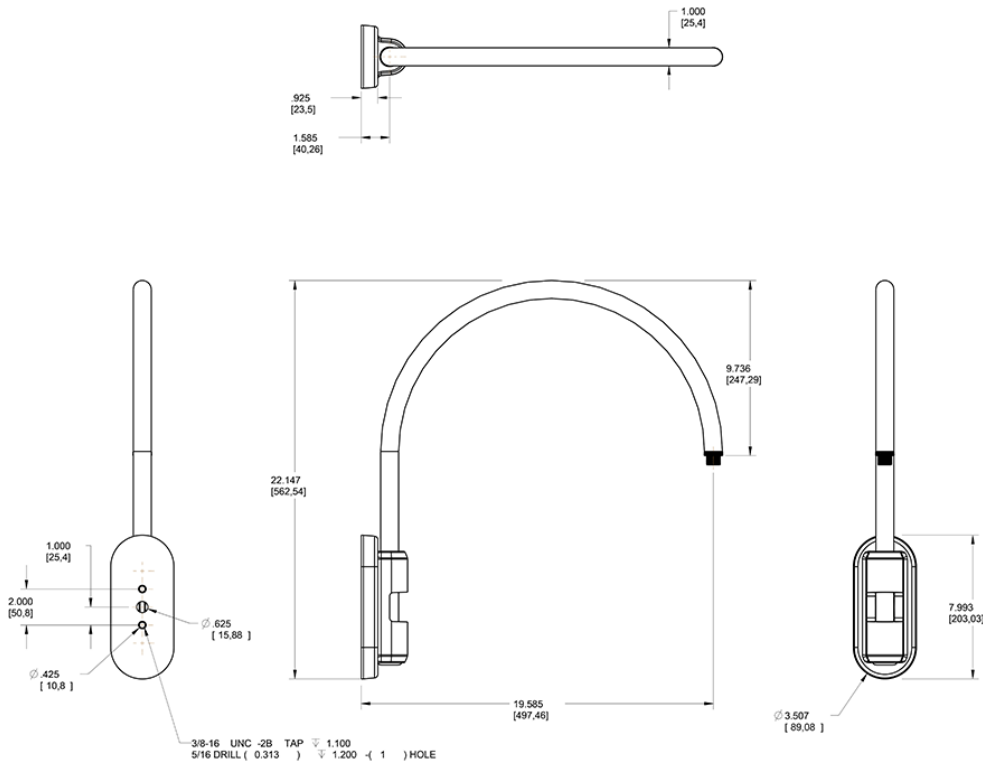

Available in 5 different styles LED Gooseneck Arm. Choose from Style 1 - Style 5 of LED Gooseneck.

Color: Black

Weight: 6.0 lbs

Project:	Type:
Prepared By:	Date:

Technical Specifications

Other

Threads:

1/2" NPS at the fixture Side

Construction

Diameter:

Diameter of the tube is 1"

Mounting:

The wall plate does not mount to a junction box but directly to the mounting surface with the proper hardware for the surface

Component Only:

This is a component for ordering LED Goosenecks. Not a complete fixture without Shade and Head.

Construction:

Die cast aluminum

Finish:

Formulated for high durability and long-lasting color

Dimensions

Ordering Matrix

Family	Style	Finish
GOOSE	5	B

- 1 = Arm Style 1
- 2 = Arm Style 2
- 3 = Arm Style 3
- 4 = Arm Style 4
- 5 = Arm Style 5
- B = Black
- W = White
- A = Bronze
- S = Silver
- G = Hunter Green
- YL = Yellow
- LB = Light Blue
- BL = Royal Blue
- BWN = Brown
- I = Ivory
- R = Red